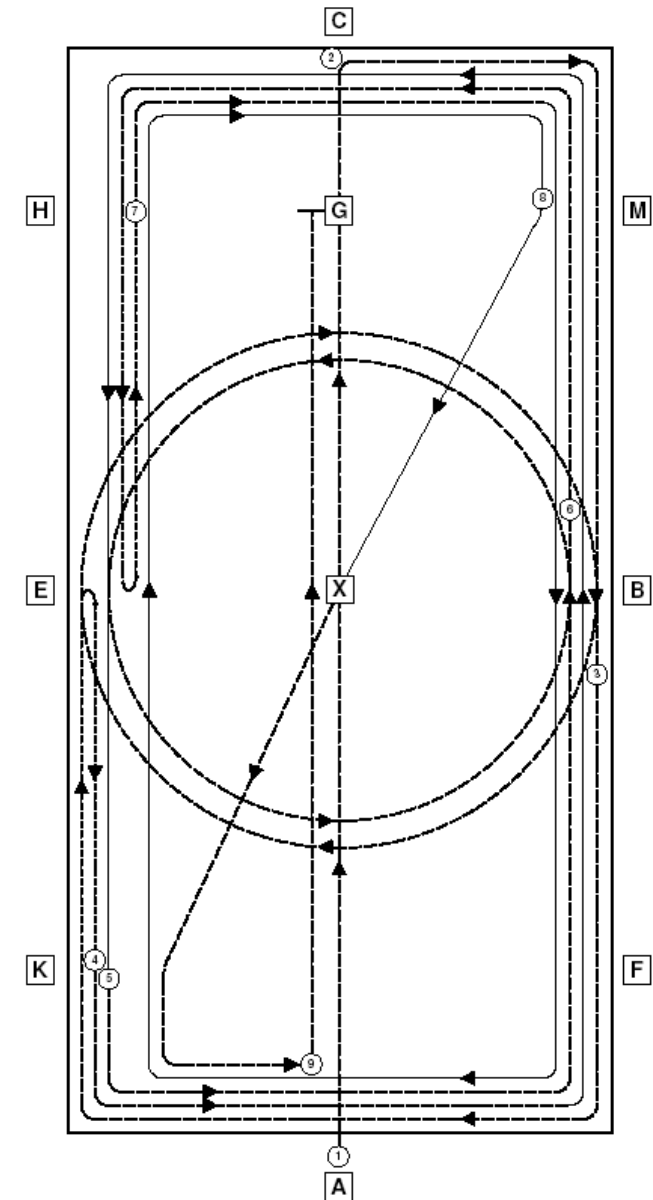

Western Dressage Test 2

1	A X	Enter arena at jog Halt, Salute. Proceed at jog	10
2	C B	Track right Circle right 20m diameter	10
3	K E	Walk Rollback to right	10
4	K Between A&F	Jog Lope left	10
5	K B	Jog Circle left 20m diameter	10
6	H E	Walk Rollback to left	10
7	H Between C&M	Jog Lope round arena to M	10
8	MXK	Change rein and at X jog	10
9	A G	Down centre line Halt, salute. Leave arena at walk on a long rein at A	10
10	General impression, smoothness and correct paces of horse		10
11	Position and seat of rider, correct application of aids		10
	<b>TOTAL MARKS AVAILABLE</b>		<b>110</b>

Arena size: 20m x 40m

Approx time: 6 minutes

Walk ---- Jog --- Lope —

All movements are performed to the rail or centre-line but shown expanded for clarity